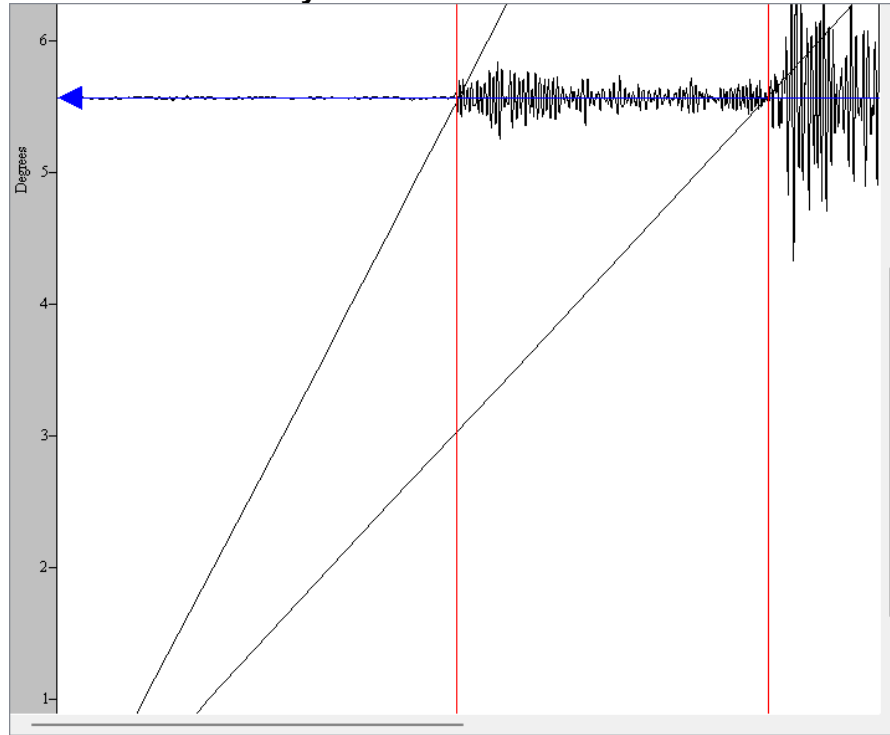

test

Earthquake Summary

Event View Data Summary

Station ID	Location	Lat/Lon	Distance	Magnitude	Filter	Start Time	Device Type
JCMT	Msida, Malta	(35.892, 14.489)	4.04° 448.89 km	Not Computed	None	08/12/2022 21:00	SEP
LCIG	Igoumenitsa, Gre	(39.5, 20.27)	5.57° 618.53 km	Not Computed	None	08/12/2022 21:00	TC-1
NHMC	Crete, Greece	(35.34, 25.13)	5.13° 570.15 km	Not Computed	None	08/12/2022 21:00	SEP

Station 1 Data Analysis

NOTE:

Station 2 Data Analysis

NOTE:

Station 3 Data Analysis

NOTE: