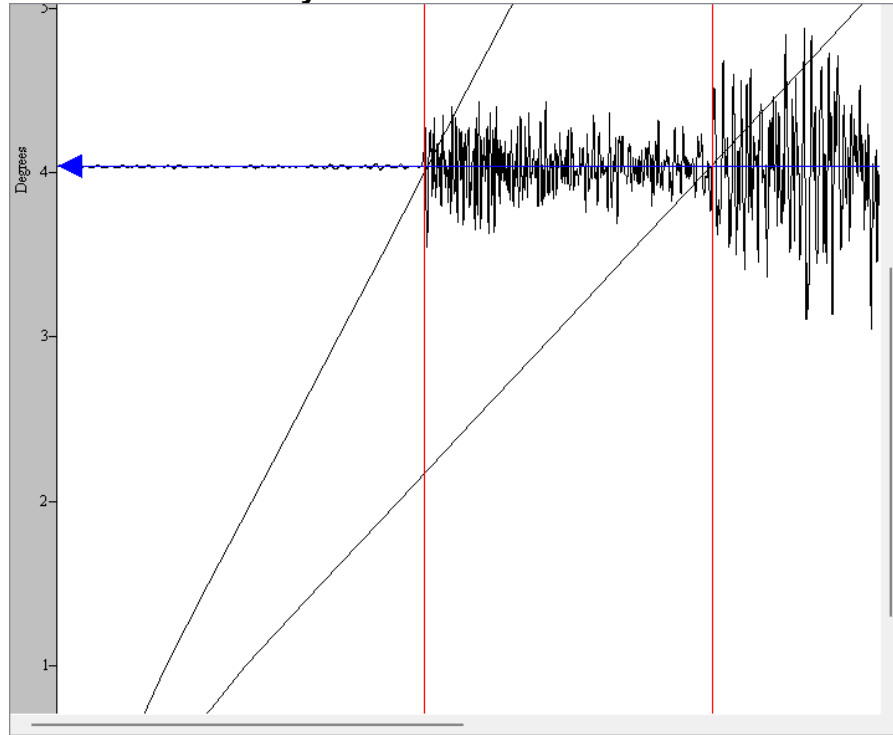

test

Earthquake Summary

Event View Data Summary

Station ID	Location	Lat/Lon	Distance	Magnitude	Filter	Start Time	Device Type
JCMT	Msida, Malta	(35.892, 14.489)	4.04° 448.89 km	Not Computed	None	08/12/2022 21:00	SEP
LCIG	Igoumenitsa, Gre	(39.5, 20.27)	5.57° 618.53 km	Not Computed	None	08/12/2022 21:00	TC-1
NHMC	Crete, Greece	(35.34, 25.13)	5.13° 570.15 km	Not Computed	None	08/12/2022 21:00	SEP

Station 1 Data Analysis

NOTE:

Station 2 Data Analysis

NOTE:

Station 3 Data Analysis

NOTE: