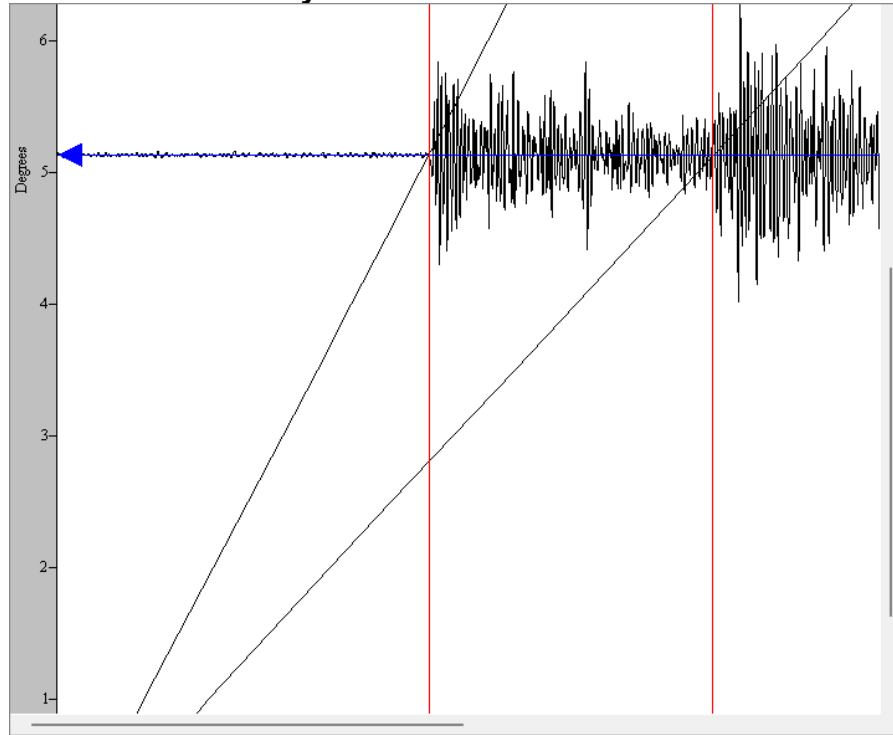

test

Earthquake Summary

Event View Data Summary

Station ID	Location	Lat/Lon	Distance	Magnitude	Filter	Start Time	Device Type
JCMT	Msida, Malta	(35.892, 14.489)	4.04° 448.89 km	Not Computed	None	08/12/2022 21:00	SEP
LCIG	Igoumenitsa, Gre	(39.5, 20.27)	5.57° 618.53 km	Not Computed	None	08/12/2022 21:00	TC-1
NHMC	Crete, Greece	(35.34, 25.13)	5.13° 570.15 km	Not Computed	None	08/12/2022 21:00	SEP

Station 1 Data Analysis

NOTE:

Station 2 Data Analysis

NOTE:

Station 3 Data Analysis

NOTE: